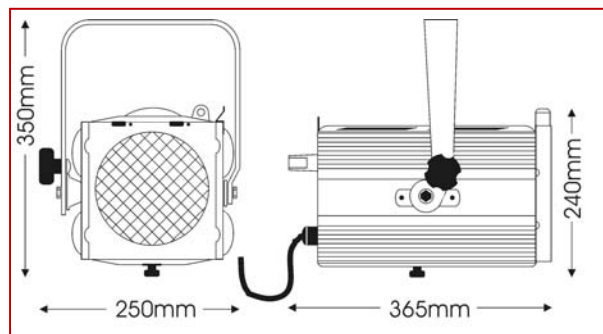

Operational data

Focus adjustment	slide focus with control underneath
Working position	max. tilting ±90° from horizontal
Beam Shaping	using barndoor accessory
Positional adjustment	single rim-clamp tilt lock

Lamp types

650W	CP67 3200K 120 hrs / T21 3000K 900 hrs
1000W	CP70 3200K 240 hrs / T19 3050K 900 hrs
1200W	CP90 3200K 240 hrs / T29 3000K 480 hrs

LDR recommends Phillips lamps

Accessories

Lamps	see above
Spare metal colour frame	■20100106 □20100106B ■20100106C
Spare safety guard	■20100206 □20100206B ■20100206C
4-leaf barndoor	■20100306 □20100306B ■20100306C □■20100306D ■■20100306E
Hook clamp	20100900
Alu-grip clamp	20101100
Safety bond	20101200
Colour Scroller Xpress 18DC	20106006 with mounting plate 20600006

Photometric data

Spot focus	CP90									
Beam dia.	1.0	1.1	1.3	1.4	1.5	1.7	1.8	2.0	2.1	m
lux	4996	3825	3022	2448	2032	1700	1449	1249	1088	
Distance	7	8	9	10	11	12	13	14	15	
Flood focus										
Beam dia.	2.3	3.5	4.6	5.8	6.9	8.1	9.2	10.4	11.5	m
lux	2440	1084	610	390	271	199	153	120	98	
Distance	2	3	4	5	6	7	8	9	10	m

LUCI DELLA RIBALTA PROFESSIONAL LIGHTING PRODUCTS

aria® pc1000 plus

650W – 1200W

pebble-convex

part number : ■10802000 □10802001 ■10802002

Compact, high-quality yet budget-priced 650W-1200W PC spotlight producing a variable, well defined beam ranging from 8° to 60°. It's ideal for non professional applications in medium-sized venues.

Features include slide-focus mechanism and DIN standard 185x185mm accessories, which can be interchanged with most major manufacturers' accessories.

A colour frame, safety guard and 1.5m mains cable are all included as standard.

Luci della Ribalta srl
Via Berna 14
46042 Castel Goffredo (MN), Italy
tel: +39 0376 771777
fax: +39 0376 772140
www.ldr.it info@ldr.it

issue: ap ©2006. LDR reserves the right to alter the specification without prior notice.