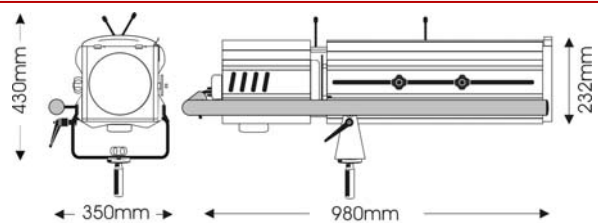

Operational data

Focus adjustment	slide zoom controls (dia/softness) at side
Lamp alignment	factory set
Beam Shaping	20-leaf iris included; shutters are accessories
Dimming	by mains supply + optical dimmer iris included
Positional adjustment	lever tilt clamp

Lamp types

2000W	CP72 GY16 230/240V 3200K 480 hrs

LDR recommends Philips lamps

Accessories

Lamps	see above		
Spare colour frame	20100106		
Spare iris diaphragm	20100707	Gobo holder, A/B size	20100807
Black tripod	20102401	Chrome plated tripod	20102402
5-colour colour changer	20105106	Spare spigot ø28mm	20102200
Stirrup-kit for suspension	20102900		
Xpress-Follow, scroller kit	20657180	scroller/Colour Commander/cable	
Flight case with braking wheels	20107080	for f.spot/ballast/col.chang./tripod	

Photometric data

Narrow focus		CP72									
Beam dia.	2.0	2.2	2.5	2.8	3.1	3.4	3.6	3.9	4.2	m	
lux	2443	1870	1478	1197	989	831	708	611	532		
Distance	14	16	18	20	22	24	26	28	30	m	

Wide focus											
Beam dia.	3.9	4.7	5.4	6.2	7.0	7.8	8.6	9.3	10.1	m	
lux	2000	1389	1020	781	617	500	413	347	296		
Distance	10	12	14	16	18	20	22	24	26	m	

LUCI DELLA RIBALTA PROFESSIONAL LIGHTING PRODUCTS

Canto® 2000th MK2

2000W, 230/240V

TH followspot

part number : 10907170

The most powerful dimmable tungsten halogen followspot in the Canto® range, the 2000W has been completely re-engineered to offer the market an even wider and better set of features. A large, user-friendly side handle, new mechanics on the mechanical dimmer and a number of "invisible" new features add to the existing specifications which have made Canto® a world-wide success.

An iris, mechanical dimmer, spigot, colour frame and 2m mains cable are supplied as standard, and a 5-colour colour changer is available as an optional extra.

Luci della Ribalta srl
Via Berna 14
46042 Castel Goffredo (MN), Italy
tel: +39 0376 771777
fax: +39 0376 772140
www.ldr.it info@ldr.it

issue: ap ©2006/oct. LDR reserves the right to alter the specification without prior notice