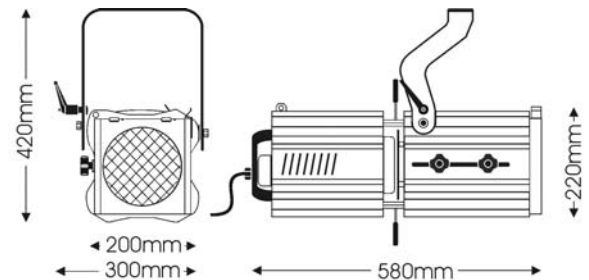

Operational data

Focus adjustment	slide zoom controls (dia. and softness) at side
Lamp alignment	factory set
Beam Shaping	4 shutters, included + iris, accessory
Positional adjustment	lever tilt clamp

Lamp types

650W	CP67 3200K 120 hrs / T21 3000K 900 hrs
1000W	CP70 3200K 240 hrs / T19 3050K 900 hrs
1200W	CP90 3200K 240 hrs / T29 3000K 480 hrs

LDR recommends Phillips lamps

Accessories

Lamps	see above
Spare metal colour frame	20100106
Spare safety guard	20100206
Iris diaphragm	20100706
Gobo holder, A/B size, metal	20100806
Hook clamp	20100900
Alu-grip clamp	20101100
Safety bond	20101200
Colour scroller Xpress 18	20106006 with mounting plate 20600006

Photometric data

Narrow focus											CP90
Beam dia.	2.1	2.7	3.2	3.8	4.3	4.8	5.4	5.9	6.4	m	
lux	5594	3580	2486	1827	1398	1105	895	740	622		
Distance	4	5	6	7	8	9	10	11	12	m	

Wide focus										
Beam dia.	4.2	5.2	6.2	7.3	8.3	9.4	10.4	11.5	12.5	m
lux	1494	956	664	488	373	295	239	198	166	
Distance	4	5	6	7	8	9	10	11	12	m

LUCI DELLA RIBALTA PROFESSIONAL LIGHTING PRODUCTS

nota® 30/55 650 - 1200W profile spotlight

part number 10853040

This extremely wide-angle 1000/1200W profile spotlight includes high-specification double condenser optical system for clean, crisp gobo projection.

The comprehensive feature list includes 30° - 55° zoom focus, rotating gate with 4 shutters, a cranked fork to accommodate acute over-stage rigging angles and a double-microswitch interlock for safe lamp replacement.

A colour frame, safety guard, 4 beam shutters and 2m mains cable are also included.

Luci della Ribalta srl
Via Berna 14
46042 Castel Goffredo (MN), Italy
tel: +39 0376 771777
fax: +39 0376 772140
www.ldr.it info@ldr.it

issue: ap ©2006. LDR reserves the right to alter the specification without prior notice.