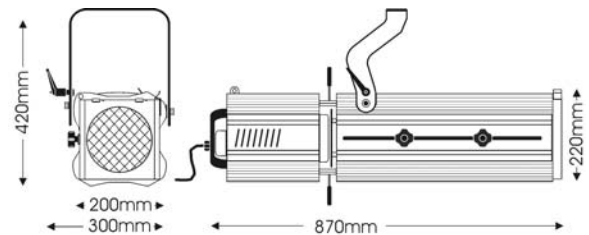

Mechanical data

Paint/Finish	black epoxy powder paint
Lamp House Construction	extruded aluminium and sheet steel
Reflector	68mm diameter glass
Optical system	double condenser with variable zoom
Mounting & suspension	steel stirrup with 12mm centre hole and DIN mounting.
Handle	rear
Weight/Packed weight	14.3kg / 16.8kg
Overall dimensions	300mm (w) x 870mm (d) x 220mm (h) x max 420mm (h)
Packed volume	0.17m ³
Filter cut size	185 x 185mm
Accessory runners	3 slots
Safety guard	supplied
Colour frame	metal, 185 x 185mm, supplied
Lamp access	hinged base
Lens access	hinged panel on top of lamp tube

Photometric data

Narrow focus		CP90									
Beam dia.	1.7	1.8	2	2.1	2.2	2.4	2.5	2.7	2.8	m	
lux	2118	1805	1556	1356	1191	1055	941	845	763		
Distance	12	13	14	15	16	17	18	19	20	m	

Wide focus

Beam dia.	1.9	2.3	2.7	3.1	3.5	3.9	4.3	4.7	5.1	m	
lux	6160	4278	3143	2406	1901	1540	1273	1069	911		
Distance	5	6	7	8	9	10	11	12	13	m	

LUCI DELLA RIBALTA PROFESSIONAL LIGHTING PRODUCTS

nota[®] 8/22

650 - 1200W

profile spotlight

part number 10853020

CE

A high-specification 1000/1200W profile spotlight with advanced features including a double condenser optical system for extremely sharp gobo projection, rotating 4-shutter gate, 8° to 22° narrow-angle zoom focus, a double-microswitch interlock for safe lamp replacement, easy access for lens cleaning and a cranked fork. Ideal for front-of-house projection positions.