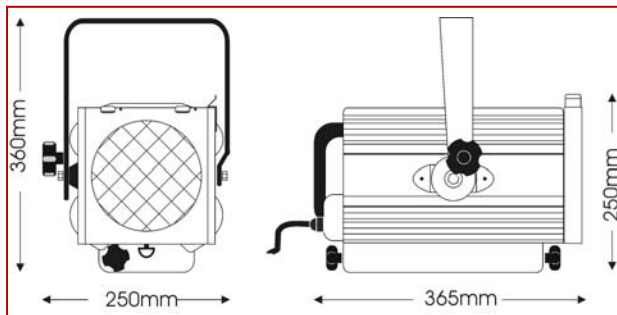

Operational data

Focus adjustment	screw-focus with front and rear control
Working position	max. tilting ±90° from horizontal
Beam Shaping	using barndoor accessory
Positional adjustment	single rim-clamp tilt lock

Lamp types

650W	CP67 3200K 120 hrs / T21 3000K 900 hrs
1000W	CP70 3200K 240 hrs / T19 3050K 900 hrs
1200W	CP90 3200K 240 hrs / T29 3000K 480 hrs

LDR recommends Phillips lamps

Accessories

Lamps	see above
Spare metal colour frame	■20100106 □20100106B ■20100106C
Spare safety guard	■20100206 □20100206B ■20100206C
4-leaf barndoor	■20100306 □20100306B ■20100306C □■20100306D ■■20100306E
Hook clamp	20100900
Alu-grip clamp	20101100
Safety bond	20101200
Colour Scroller Xpress 18DC	20106006 with mounting plate 20600006

Photometric data

Spot focus		CP90									
Beam dia.	1.3	1.4	1.5	1.7	1.8	2.0	2.1	2.2	2.4	m	
lux	3022	2448	2023	1700	1449	1249	1088	956	847		
Distance	9	10	11	12	13	14	15	16	17	m	

Flood focus											
Beam dia.	2.3	3.5	4.6	5.8	6.9	8.1	9.2	10.4	11.5	m	
lux	2440	1084	610	390	271	199	153	120	98		
Distance	2	3	4	5	6	7	8	9	10	m	

LUCI DELLA RIBALTA PROFESSIONAL LIGHTING PRODUCTS

nota® pc1200 plus

650W – 1200W

pebble-convex

part number : ■10852000 □10852001 ■10852002

Quality 1/1200W pc spotlight with a screw focus variable-spread tight-edged beam, an easily adjustable lamp position for either 1000W or 1200W lamps, improved tilt lock and double-microswitch interlock for safe lamp replacement.

A colour frame, safety guard and 1.5m mains cable are included as standard.

Luci della Ribalta srl
Via Berna 14
46042 Castel Goffredo (MN), Italy
tel: +39 0376 771777
fax: +39 0376 772140
www.ldr.it info@ldr.it

issue: ap ©2006. LDR reserves the right to alter the specification without prior notice.