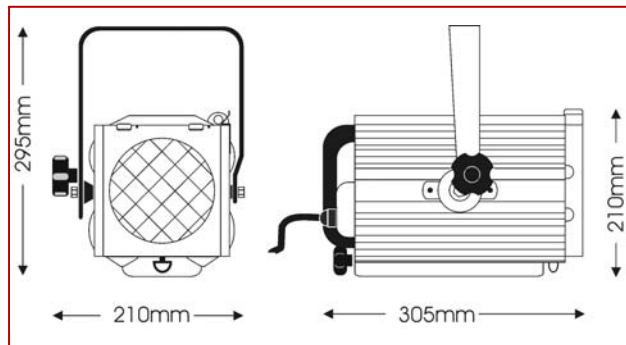

Operational data

Focus adjustment	slide focus with control underneath
Working position	max. tilting ±90° from horizontal
Beam Shaping	using barndoor accessory
Positional adjustment	single rim-clamp tilt lock

Lamp types

300W	M38 2950K 2000 hrs
500W	T18 3000K 360 hrs / T25 3000K 360 hrs / M40 2950K 2.000 hrs
650W	T26 3050K 600 hrs / T27 3050K 600 hrs

LDR recommends Phillips lamps

Accessories

Lamps	see above
Spare metal colour frame	■20100103 □20100103B ■20100103C
Spare safety guard	■20100203 □20100203B ■20100203C
4-leaf barndoor	■20100303 □20100303B ■20100303C □■20100303D ■■20100303E
Hook clamp	20100900
Alu-grip clamp	20101100
Safety bond	20101200
Colour scroller Xpress 12DC	20106003 with mounting plate 20600003

Photometric data

Spot focus		T27									
Beam dia.		0.2	0.4	0.5	0.6	0.7	0.9	1.0	1.1	1.2	m
lux		24800	11022	6200	3968	2756	2024	1550	1225	992	
Distance		2	3	4	5	6	7	8	9	10	m

Flood focus											
Beam dia.		2.2	3.3	4.4	5.5	6.7	7.8	8.9	10	11.1	m
lux		2148	955	537	344	239	175	134	106	86	
Distance		2	3	4	5	6	7	8	9	10	m

LUCI DELLA RIBALTA PROFESSIONAL LIGHTING PRODUCTS

suono® pc 650 plus

650W

pebble-convex

part number : ■10602010 □10602011 ■10602012

Quality 500/650W PC spotlight ideal for professional usage in smaller venues.

The well-defined beam is adjustable by a screw-focus mechanism, and the design also includes a hinged lamp-tray and a double-microswitch interlock for safe lamp replacement.

A colour frame, safety guard and 1.5m mains cable are all included as standard.

Luci della Ribalta srl
Via Berna 14
46042 Castel Goffredo (MN), Italy
tel: +39 0376 771777
fax: +39 0376 772140
www.ldr.it info@ldr.it

issue: ap ©2006. LDR reserves the right to alter the specification without prior notice.