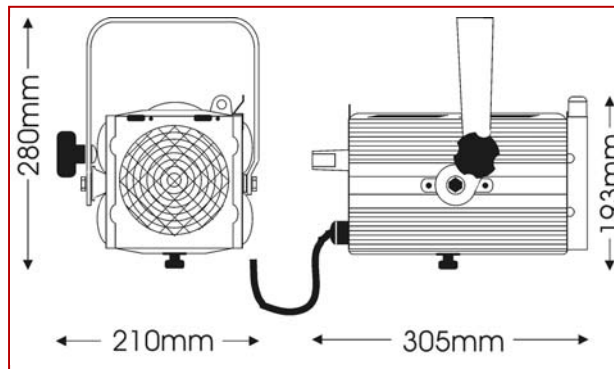

Operational data

Focus adjustment	slide focus with control underneath
Working position	max. tilting ±90° from horizontal
Beam Shaping	using barndoor accessory
Positional adjustment	single rim-clamp tilt lock

Lamp types

300W	M38 2950K 2000 hrs
500W	T18 3000K 360 hrs / T25 3000K 360 hrs / M40 2950K 2.000 hrs
650W	T26 3050K 600 hrs / T27 3050K 600 hrs

LDR recommends Phillips lamps

Accessories

Lamps	see above
Spare metal colour frame	■20100103 □20100103B ■20100103C
Spare safety guard	■20100203 □20100203B ■20100203C
4-leaf barndoor	■20100303 □20100303B ■20100303C □■20100303D ■■20100303E
Hook clamp	20100900
Alu-grip clamp	20101100
Safety bond	20101200
Colour scroller Xpress 12	20106003 with mounting plate 20600003

Photometric data

Spot focus		T27									
Beam dia.		0.2	0.4	0.5	0.6	0.7	0.9	1.0	1.1	1.2	m
lux		16600	7378	4150	2656	1844	1355	1038	820	664	
Distance		2	3	4	5	6	7	8	9	10	m

Flood focus											
Beam dia.		2.3	3.5	4.6	5.8	6.9	8.1	9.2	10.4	11.5	m
lux		3096	1376	774	495	344	253	194	153	124	
Distance		2	3	4	5	6	7	8	9	10	m

LUCI DELLA RIBALTA PROFESSIONAL LIGHTING PRODUCTS

tempo® f650 plus

650W fresnel

part number : ■10601000 □10601001 ■10601002

Quality yet budget-priced 500W or 650W Fresnel spotlight. It features a slide-focus variable-spread, soft-edged beam which makes it ideal for small, intimate stage areas.

Also included as standard are a DIN standard colour frame, safety guard and 1.5m mains cable.

Available to special order in any colour from the RAL range

Luci della Ribalta srl
Via Berna 14
46042 Castel Goffredo (MN), Italy
tel: +39 0376 771777
fax: +39 0376 772140
www.ldr.it info@ldr.it

issue: ap ©2006. LDR reserves the right to alter the specification without prior notice.