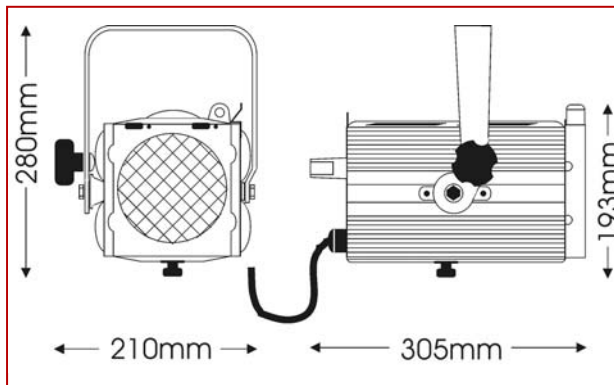

Operational data

Focus adjustment	slide focus with control underneath
Working position	max. tilting ±90° from horizontal
Beam Shaping	using barndoor accessory
Positional adjustment	single rim-clamp tilt lock

Lamp types

300W	M38 2950K 2000 hrs
500W	T18 3000K 360 hrs / T25 3000K 360 hrs / M40 2950K 2.000 hrs
650W	T26 3050K 600 hrs / T27 3050K 600 hrs

LDR recommends Phillips lamps

Accessories

Lamps	see above
Spare metal colour frame	■20100103 □20100103B ■20100103C
Spare safety guard	■20100203 □20100203B ■20100203C
4-leaf barndoor	■20100303 □20100303B ■20100303C □■20100303D ■■20100303E
Hook clamp	20100900
Alu-grip clamp	20101100
Safety bond	20101200
Colour scroller Xpress 12DC	20106003 with mounting plate 20600003

Photometric data

Spot focus		T27									
Beam dia.		0.2	0.4	0.5	0.6	0.7	0.9	1.0	1.1	1.2	m
lux		24800	11022	6200	3968	2756	2024	1550	1225	992	
Distance		2	3	4	5	6	7	8	9	10	m

Flood focus											
Beam dia.		2.2	3.3	4.4	5.5	6.7	7.8	8.9	10	11.1	m
lux		2148	955	537	344	239	175	134	106	86	
Distance		2	3	4	5	6	7	8	9	10	m

LUCI DELLA RIBALTA PROFESSIONAL LIGHTING PRODUCTS

tempo® pc 650 plus

650W

pebble-convex

part number : ■10602000 □10602001 ■10602002

Simple yet high-quality 650W PC spotlight featuring a slide-focus variable-spread beam to offer more definition than the softer Fresnel beam.

Tempo pc650 plus is ideal for close projection in small stage venues and whenever budget is a priority. A colour frame, safety guard and 1.5m mains cable are all included as standard.

Available to special order in any colour from the RAL range

Luci della Ribalta srl
Via Berna 14
46042 Castel Goffredo (MN), Italy
tel: +39 0376 771777
fax: +39 0376 772140
www.ldr.it info@ldr.it

issue: ap ©2006. LDR reserves the right to alter the specification without prior notice.