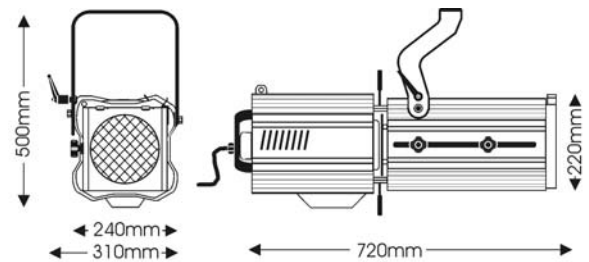

Mechanical data

Paint/Finish	black epoxy powder paint
Lamp House Construction	extruded aluminium and sheet steel
Reflector	68mm diameter glass
Optical system	double condenser with variable zoom
Mounting & suspension	steel stirrup with 12mm centre hole and DIN mounting.
Handle	rear
Weight/Packed weight	14 kg / 17kg
Overall dimensions	310mm (w) x 720mm (d) x 220mm (h), max 500mm (h)
Packed volume	0.17m ³
Filter cut size	185 x 185mm
Accessory runners	3 slots
Safety guard	supplied
Colour frame	metal, 185 x 185mm, supplied
Lamp access	hinged base
Lens access	hinged panel on top of lamp tube

Photometric data

Narrow focus		CP72									
Beam dia.		2.5	3.2	3.8	4.4	5.1	5.7	6.3	7.0	7.6	m
lux		4328	2770	1924	1413	1082	855	693	572	481	
Distance		8	10	12	14	16	18	20	22	24	m

Wide focus											
Beam dia.		3.9	5.2	6.5	7.8	9.1	10.4	11.7	13.0	14.3	m
lux		5556	3152	2000	1389	1020	781	617	500	413	
Distance		6	8	10	12	14	16	18	20	22	m

LUCI DELLA RIBALTA PROFESSIONAL LIGHTING PRODUCTS

tono[®] 18/36

2000W

profile spotlight

part number 10903030

For closer projection in larger venues, this wide-angle 18° - 36° 2000W spotlight incorporates a zoom focus double condenser optical system, rotating gate, a cranked fork and a double microswitch interlock for safe lamp replacement.