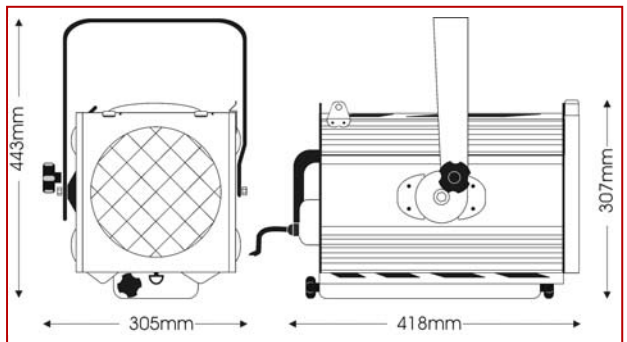

Operational data

Focus adjustment	screw-focus with front and rear control
Working position	max. tilting ±90° from horizontal
Beam Shaping	using barndoor accessory
Positional adjustment	single rim-clamp tilt lock

Lamp types

2000W G22	CP55, CP75, 3200k 480 hrs
2000W G22	CP92 3200k 400 hrs
2000W GY16	CP72 3200K 480 hrs
2500W G22	CP91 3200K 400 hrs

LDR recommends Phillips lamps

Accessories

Lamps	see above
Spare metal colour frame	20100107
Spare safety guard	20100207
4-leaf barndoor	20100307
Hook clamp HD	20101000
Alu-grip clamp	20101100
Safety bond	20101200
Colour scroller Xpress 25	20106007 with mounting plate 20600007

Photometric data

Spot focus	CP75									
Beam dia.	1.9	2.0	2.2	2.4	2.5	2.7	2.8	3.0	3.1	m
lux	2625	2237	1929	1680	1477	1308	1167	1047	945	
Distance	12	13	14	15	16	17	18	19	20	m

Flood focus										
Beam dia.	4.2	5.6	7.0	8.4	9.8	11.2	12.6	14.0	15.4	m
lux	2700	1519	972	675	496	380	300	243	201	
Distance	3	4	5	6	7	8	9	10	11	m

LUCI DELLA RIBALTA PROFESSIONAL LIGHTING PRODUCTS

tono® pc2000 plus
2000W – 2500W
pebble-convex
part number :10902000

Compact, lightweight and multi-featured 2/2.5KW pc spotlight for larger venues.

It features an extremely wide beam angle and includes a front hinging lamp tray, a robust G22 lamp-base, screw focus, strong tilt lock and double-microswitch interlock for safe lamp replacement.

A colour frame, safety guard and 1.5m mains cable are included as standard.

On request also available with GY16 lamp-base

Luci della Ribalta srl
Via Berna 14
46042 Castel Goffredo (MN), Italy
tel: +39 0376 771777
fax: +39 0376 772140
www.ldr.it info@ldr.it

issue: ap ©2006. LDR reserves the right to alter the specification without prior notice.