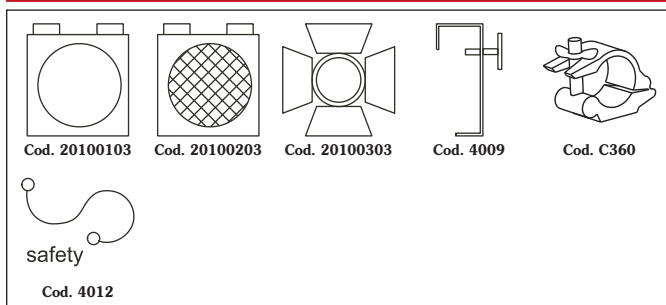

Accessories

Optical data

Sistema ottico Optical system	Riflettore in vetro 87 Ø mm / lente fresnel 200 Ø mm 87 Ø mm glass reflector / 200 Ø mm fresnel lens
Apertura fascio luce Beam angle	10° - 70° regolabile variable
Distanza d'impiego Typical throw distance	3 - 25 m

Mechanical data

Corpo Body	Profilati in alluminio e lamiera in acciaio Extruded aluminium and steel sheets
Verniciatura Paint	Nero, a polvere epossidica Black with epoxidic powders
Maniglie Handles	1 posteriore 1 rear
Peso Netto / Lordo Weight / Packed weight	8,8 kg / 11,2 kg
Volume Imballo Packed volume	0.103 m³
Accesso alla Lampada Lamp access	Carrello basculante ad apertura frontale Hinging lamp-tray
Accesso alle lenti Lens access	Carrello basculante ad apertura frontale Hinging lamp-tray
Rete di protezione Safety guard	245 x 245 mm (in dotazione) Included
Telaio porta gelatina Colour frame	245 x 245 mm (in dotazione) Included

Compatible lamps

TYPE	BASE	POWER	TENSION	LUX	°K	LIFE h
CP75	G 22	2000W	230 V	50000	3200	480
CP55	G 22	2000W	230 V	50000	3200	480
CP92	G 22	2000W	230/240 V	50000	3200	400
CP91	G 22	2500W	230/240 V	65000	3200	400
CP72	GY 16	2000W	230/240 V	50000	3200	480

Photometric data with CP75 lamp

10°								
DIST. m	5	8	11	14	17	20	23	26
Lux	9000	3516	1860	1148	779	563	425	333
Ø. m	1,0	1,5	2,1	2,7	3,2	3,8	4,4	4,9
70°								
DIST. m	3	4	5	6	7	8	9	10
Lux	2200	1238	792	550	404	309	244	198
Ø. m	4,2	5,6	7,0	8,4	9,8	11,2	12,6	14,0