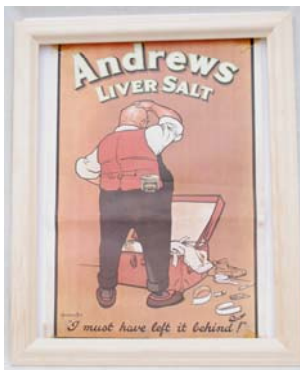

O. ANDREWS LIVER SALTS
ADVERTISEMENT
SIZE 500 X 350
PRINT IN FRAME
£ 2.00 PER WEEK
CIRCA 1925-30