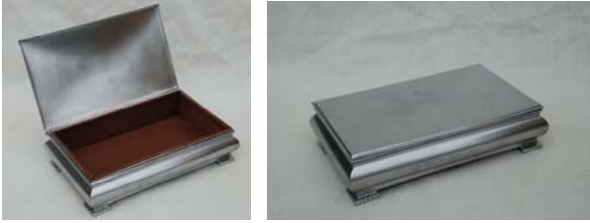

27

DESCRIPTION: TABLE LIGHTER

QUANTITY: 1

SIZE: 75MM X Ø40MM

PRICE EACH PER WEEK: £ 5.00

28

DESCRIPTION: TABLE CIGARETTE BOX

QUANTITY: 1

SIZE: 180 X 120 X 40MM

PRICE EACH PER WEEK: £ 4.00

1945 INSCRIPTION ENGRAVED ON TOP