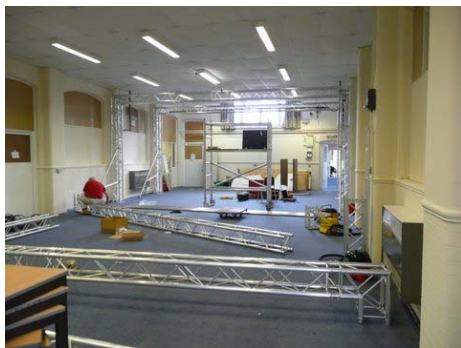

WE USE PROLYTE TRUSS AS IT IS WELL CONSTRUCTED AND ROBUST. WE ALSO USE THE SQUARE VERSION AS IT HAS BETTER WEIGHT CARRYING CAPACITY.

CROYDON COLLEGE ARE IN THE PROCESS OF REDEVELOPING THE SITE AND HAVE MOVED INTO AN OLD SCHOOL FOR A COUPLE OF YEARS. THEY ARE NOT ALLOWED TO DO ANY ALTERATIONS, SO A SOLUTION HAD TO BE FOUND TO HAVE A STUDIO RIG WITHIN THE OLD HALL. WE PROVIDED A TRUSS RIG, SUPPORTING LIGHTING BARS WHICH WILL BE USED FOR THE TIME BEING AND THEN DIMANTLED AND REUSED IN THE NEW SPACE.