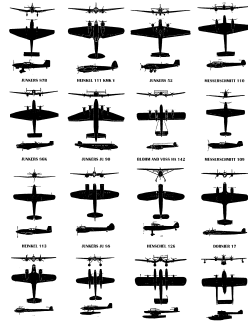

GERMAN AIRCRAFT RECOGNITION

TYPE 656

DESCRIPTION:

WW2 AIRCRAFT CHART

QUANTITY:

SET OF 2

PRICE: SALES

£ 2.00

NOTES: A3 UNMOUNTED PAPER FOR SET

DRESSING OF CHURCH HALL IN DAD'S ARMY.